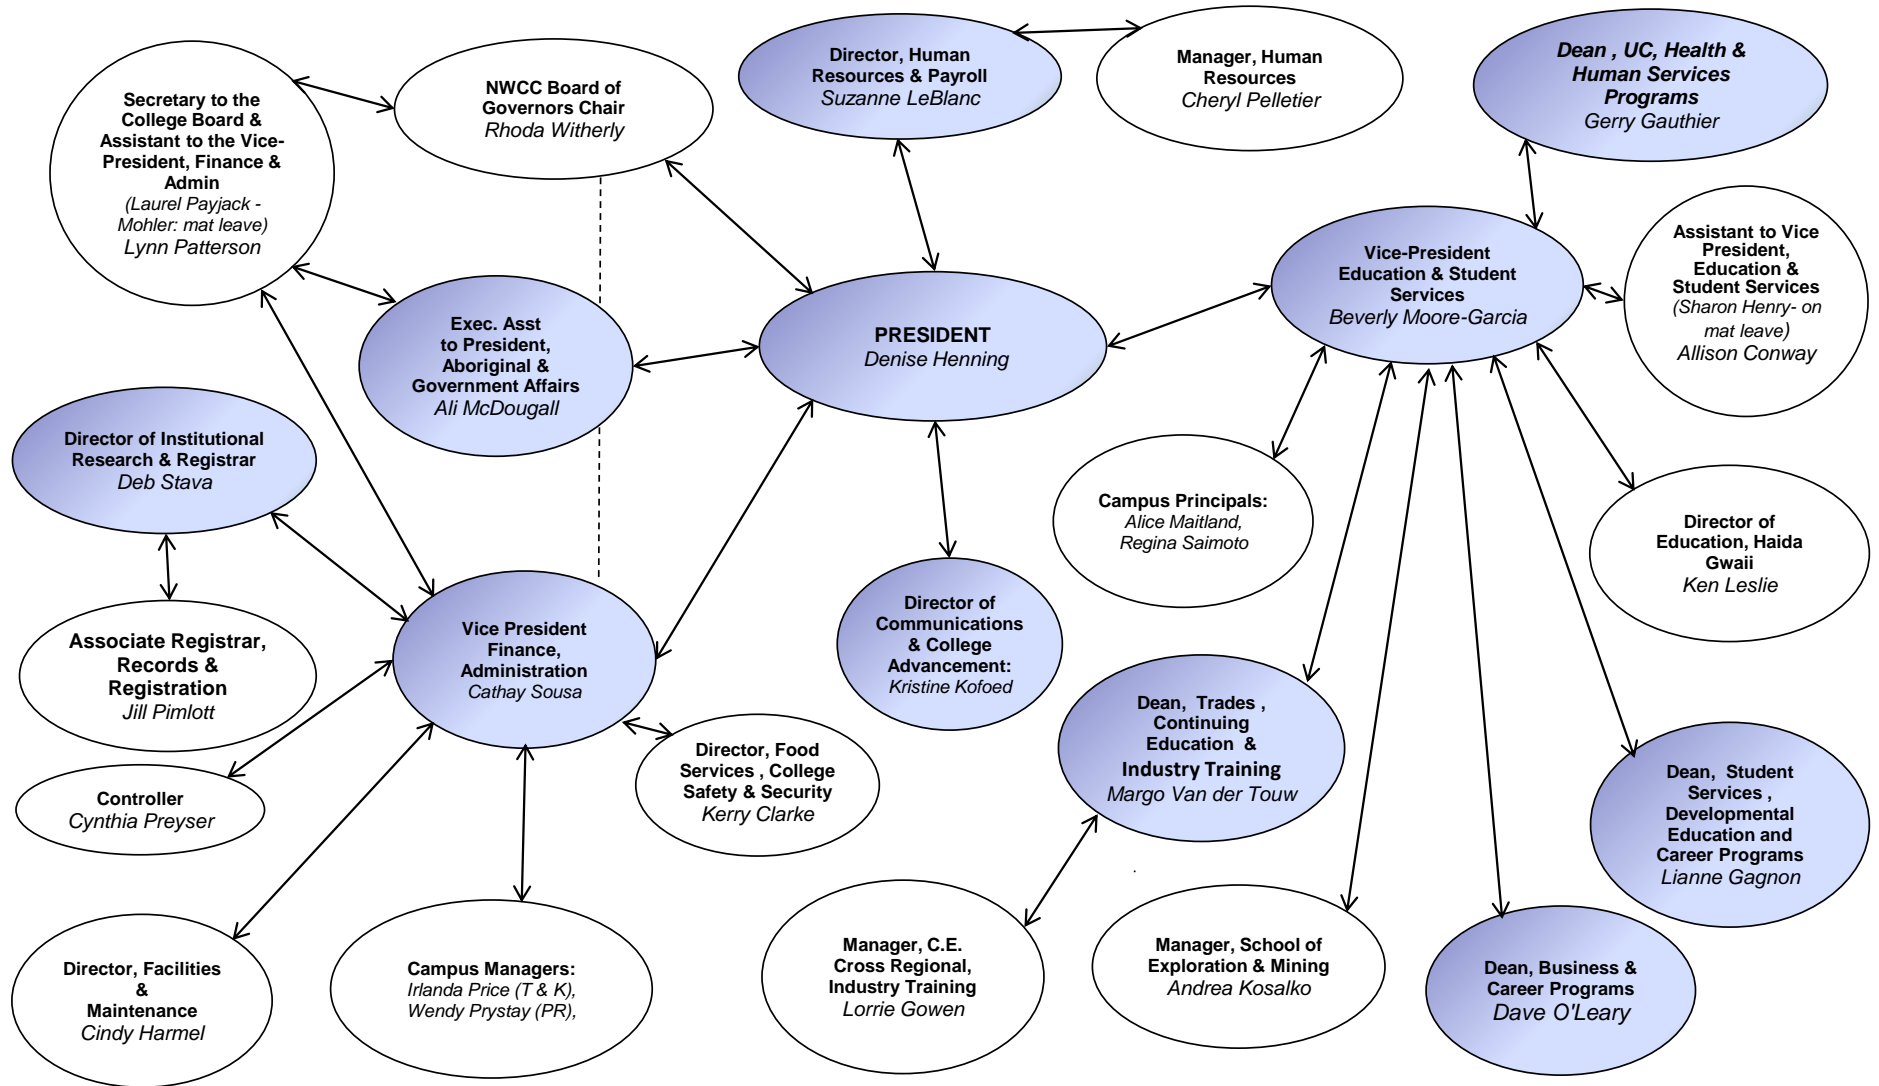

College Administrative Reporting Relationships

shaded postions = Core Administrative Team

College Administrative Reporting Relationship document reflects members of the Management Operational Committee only