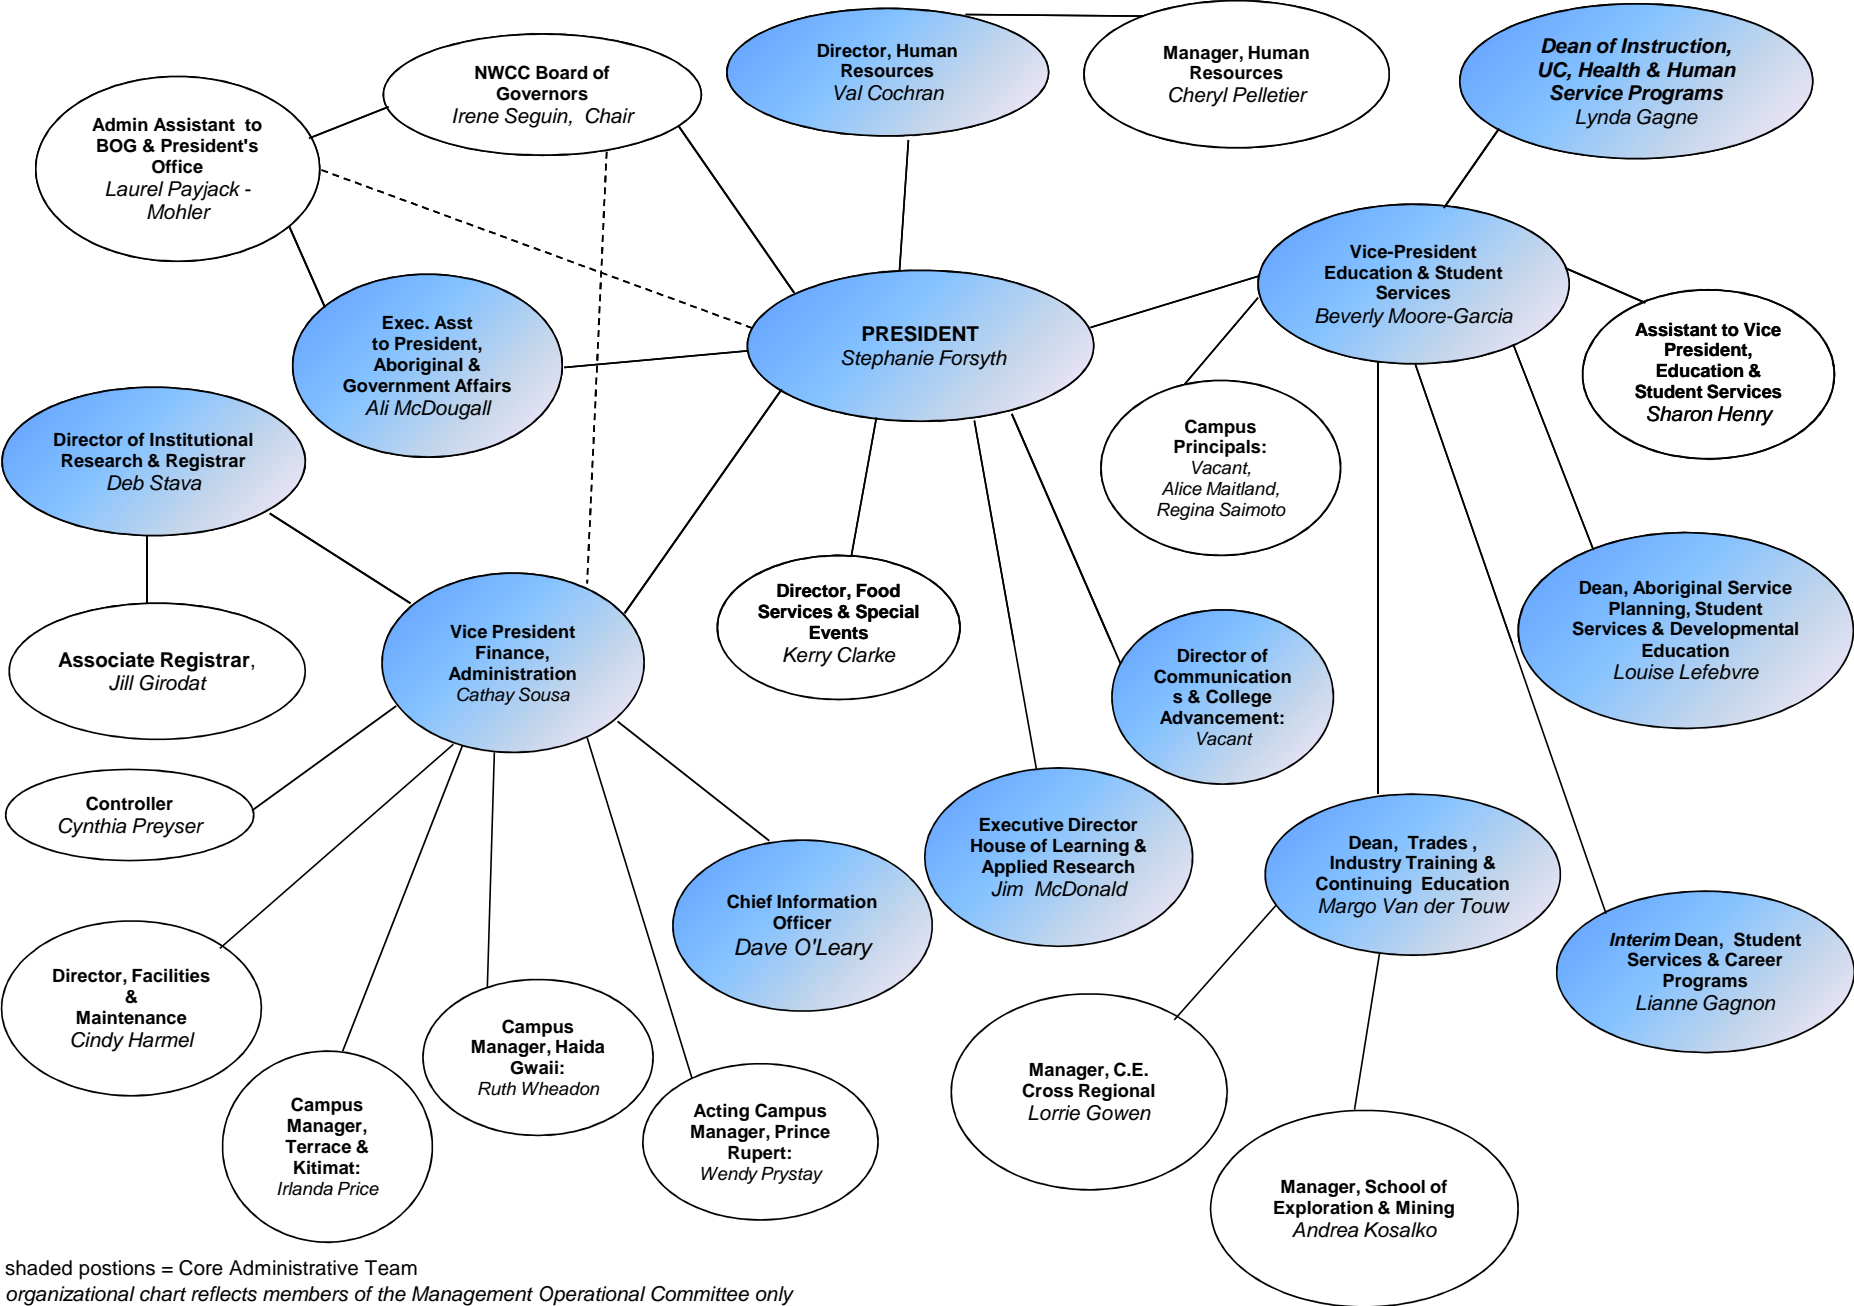

College Organizational Chart

shaded postions = Core Administrative Team
 organizational chart reflects members of the Management Operational Committee only